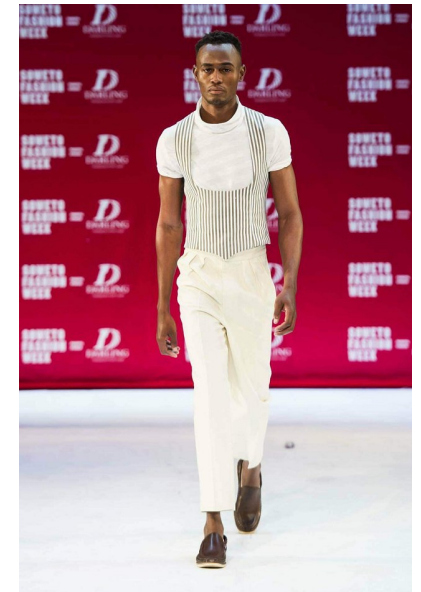

FRANCIS MATHE

Height 188cm/6'2" Chest 89cm/35" Waist 76cm/30" Suit 103cm/40.5"/50.5
Shoe 44.5 EU/10.5 US/10 UK Eyes Black

1418 Agulhas Road, Bloubostrand, Fourways, Johannesburg, South Africa

Tel: + 27 79 707 5550 | Mobile: + 27 79 707 5550