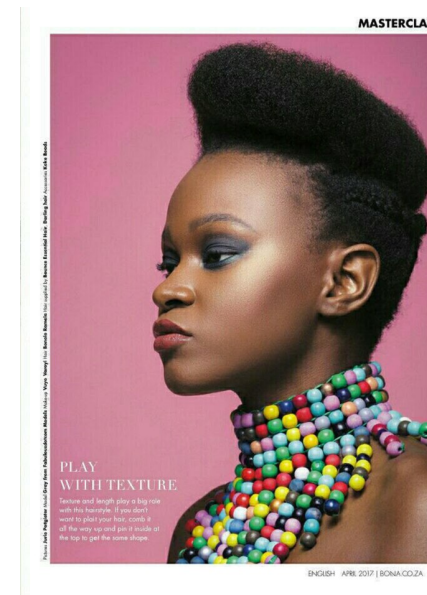

**GRAY**

Height 174cm/5'8.5" Bust 83cm/32.5" Waist 60cm/23.5" Hips 95cm/37.5"  
 Shoe 43 EU/12 US/8 UK

Office Park 30, River bend street, Fourways, Johannesburg, South africa  
 Tel: + 27 79 707 5550 | Mobile: + 27 79 707 5550  
 E-mail: fabulousdotcom@gmail.com | info@fabulousdotcom.co.za