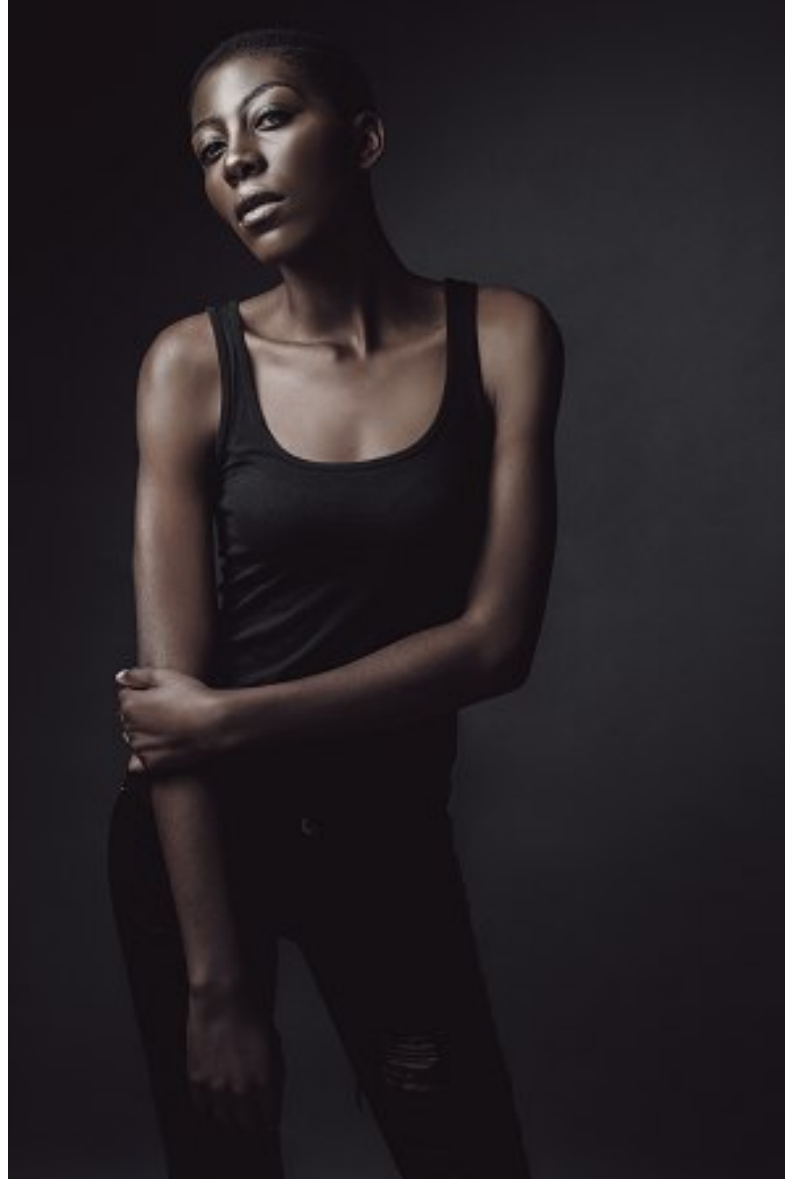

RHULANI

Height 184cm/6'0.5" Bust 84cm/33" Waist 63cm/25" Hips 94cm/37" Shoe 42.5 EU/11.5 US/8 UK

RHULANI

Height 184cm/6'0.5" Bust 84cm/33" Waist 63cm/25" Hips 94cm/37" Shoe 42.5 EU/11.5 US/8 UK

RHULANI

Height 184cm/6'0.5" Bust 84cm/33" Waist 63cm/25" Hips 94cm/37" Shoe 42.5 EU/11.5 US/8 UK