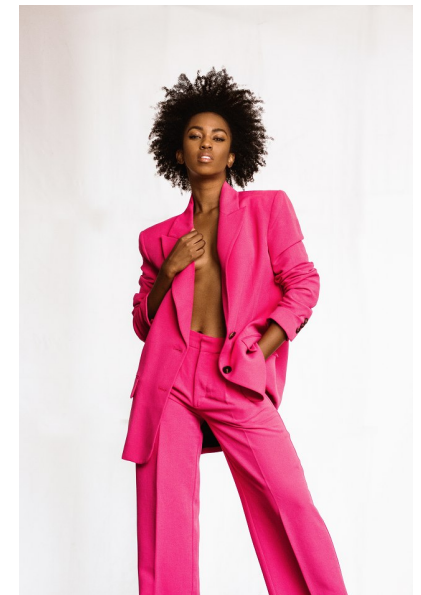

LISA

Height 170cm/5'7" Bust 76cm/30" Waist 62cm/24.5" Hips 91cm/36"
Shoe 38 EU/7 US/5 UK

1418 Agulhas Road, Bloubostrand, Fourways, Johannesburg, South Africa

Tel: + 27 79 707 5550 | Mobile: + 27 79 707 5550