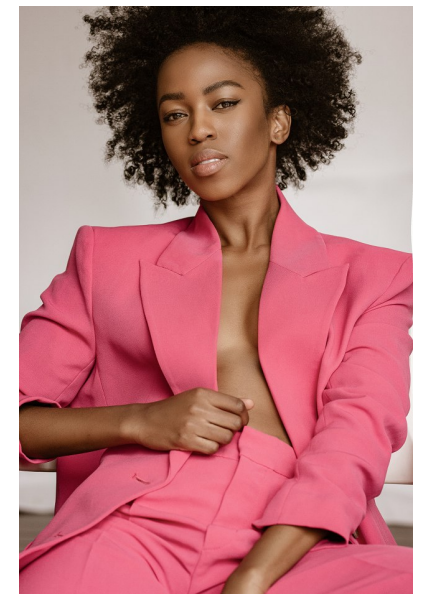

LISA

Height 170cm/5'7" Bust 76cm/30" Waist 62cm/24.5" Hips 91cm/36"
Shoe 38 EU/7 US/5 UK

1418 Agulhas Road, Bloubostrand, Fourways, Johannesburg, South Africa

Tel: + 27 79 707 5550 | Mobile: + 27 79 707 5550